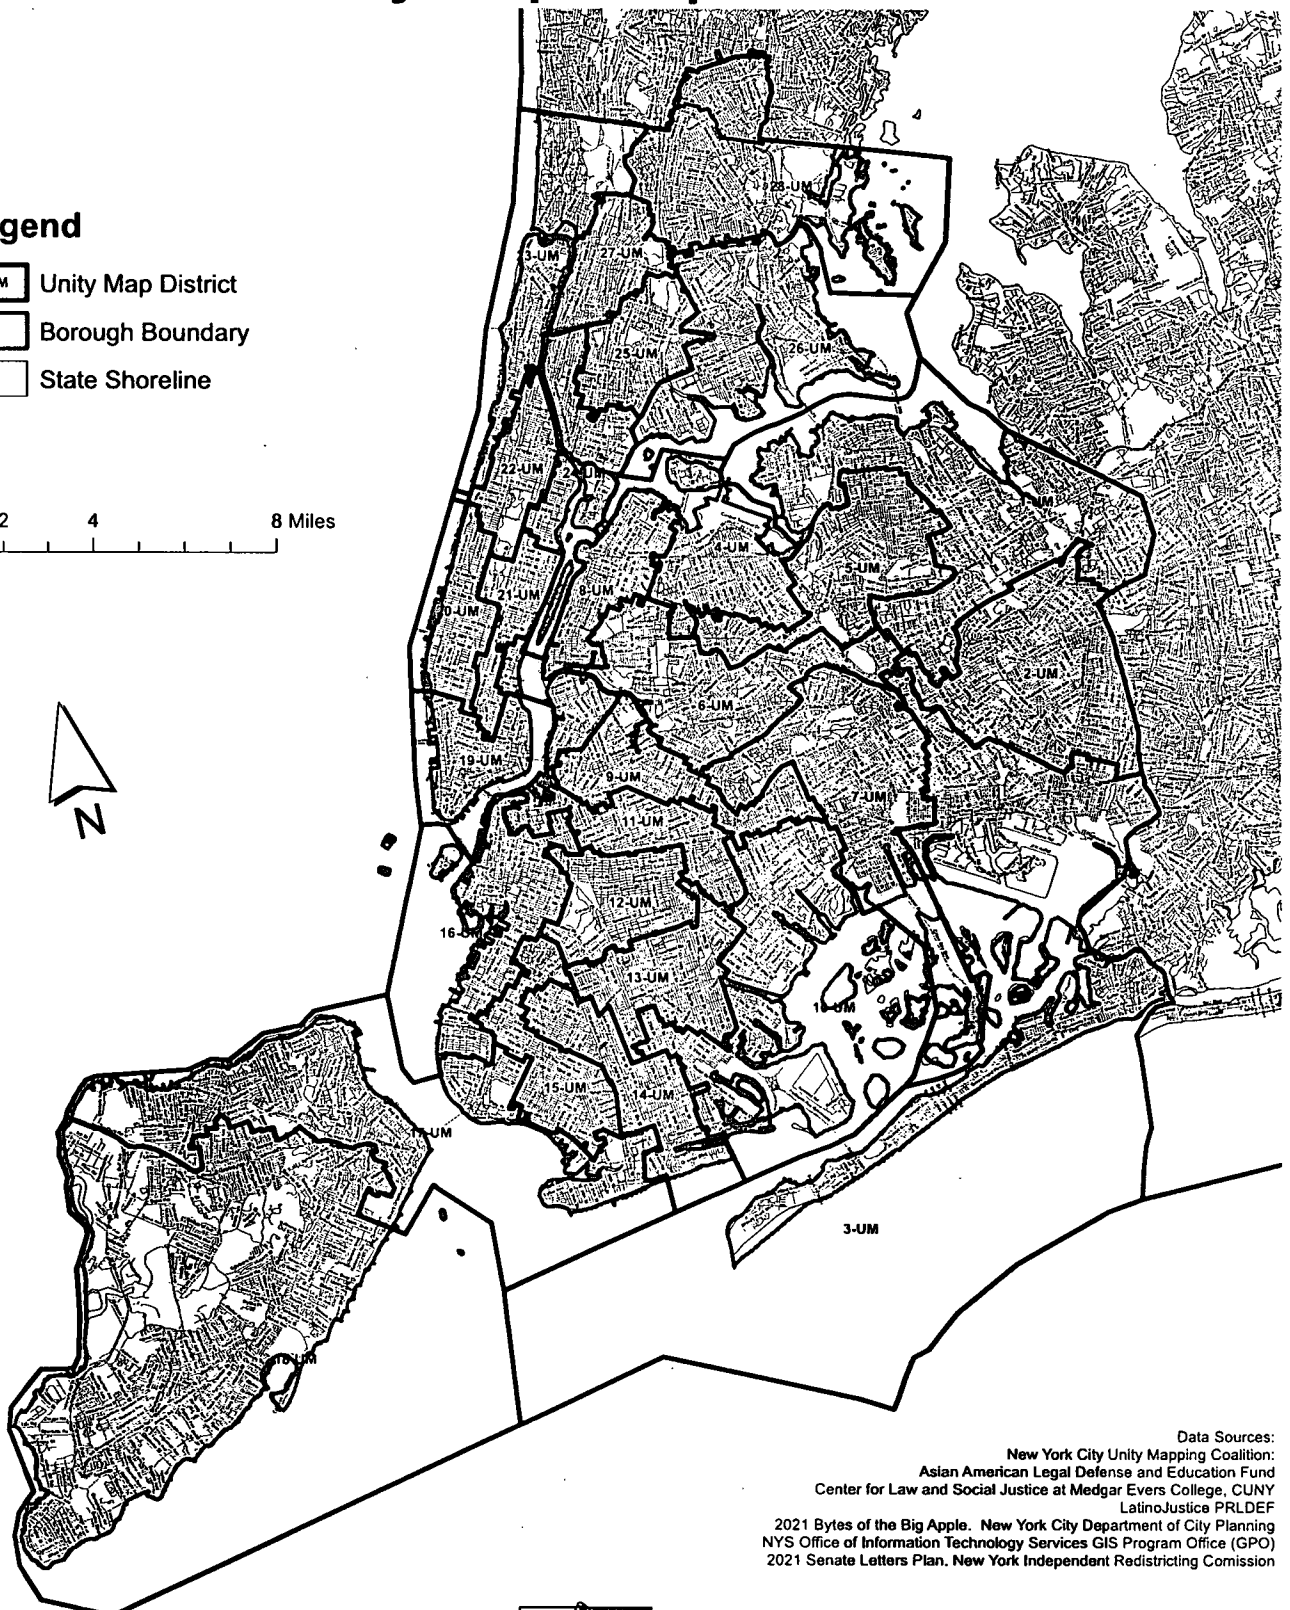

2021 New York State Senate Districts Unity Map Proposal

Legend

-  Unity Map District
-  Borough Boundary
-  State Shoreline

Data Sources:
 New York City Unity Mapping Coalition;
 Asian American Legal Defense and Education Fund
 Center for Law and Social Justice at Medgar Evers College, CUNY
 LatinoJustice PRLDEF
 2021 Bytes of the Big Apple. New York City Department of City Planning
 NYS Office of Information Technology Services GIS Program Office (GPO)
 2021 Senate Letters Plan, New York Independent Redistricting Commission