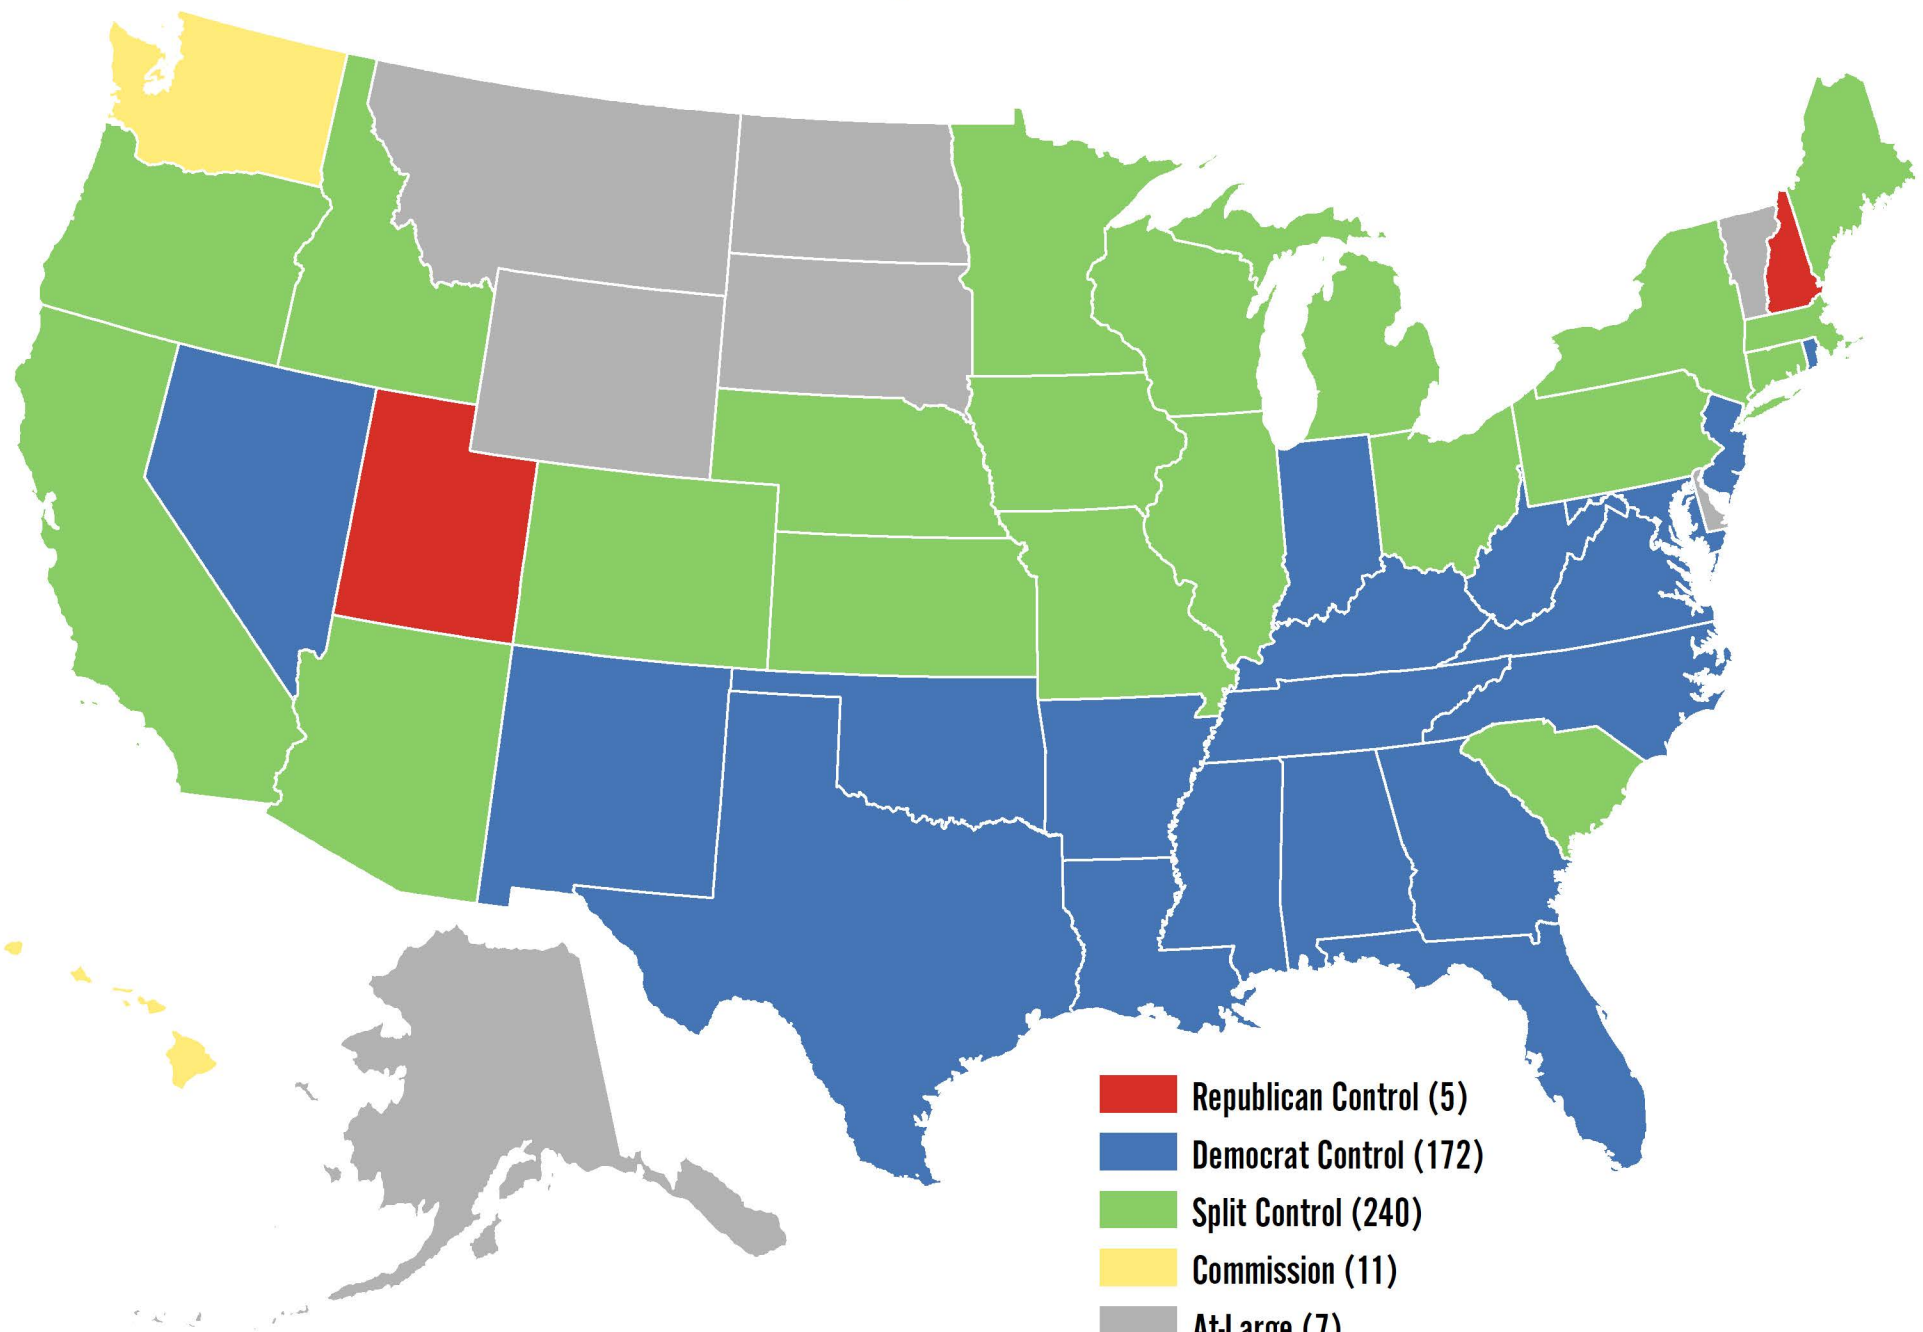

1991 Redistricting Control Congressional

The American
Redistricting
Project

- Republican Control (5)
- Democrat Control (172)
- Split Control (240)
- Commission (11)
- At-Large (7)