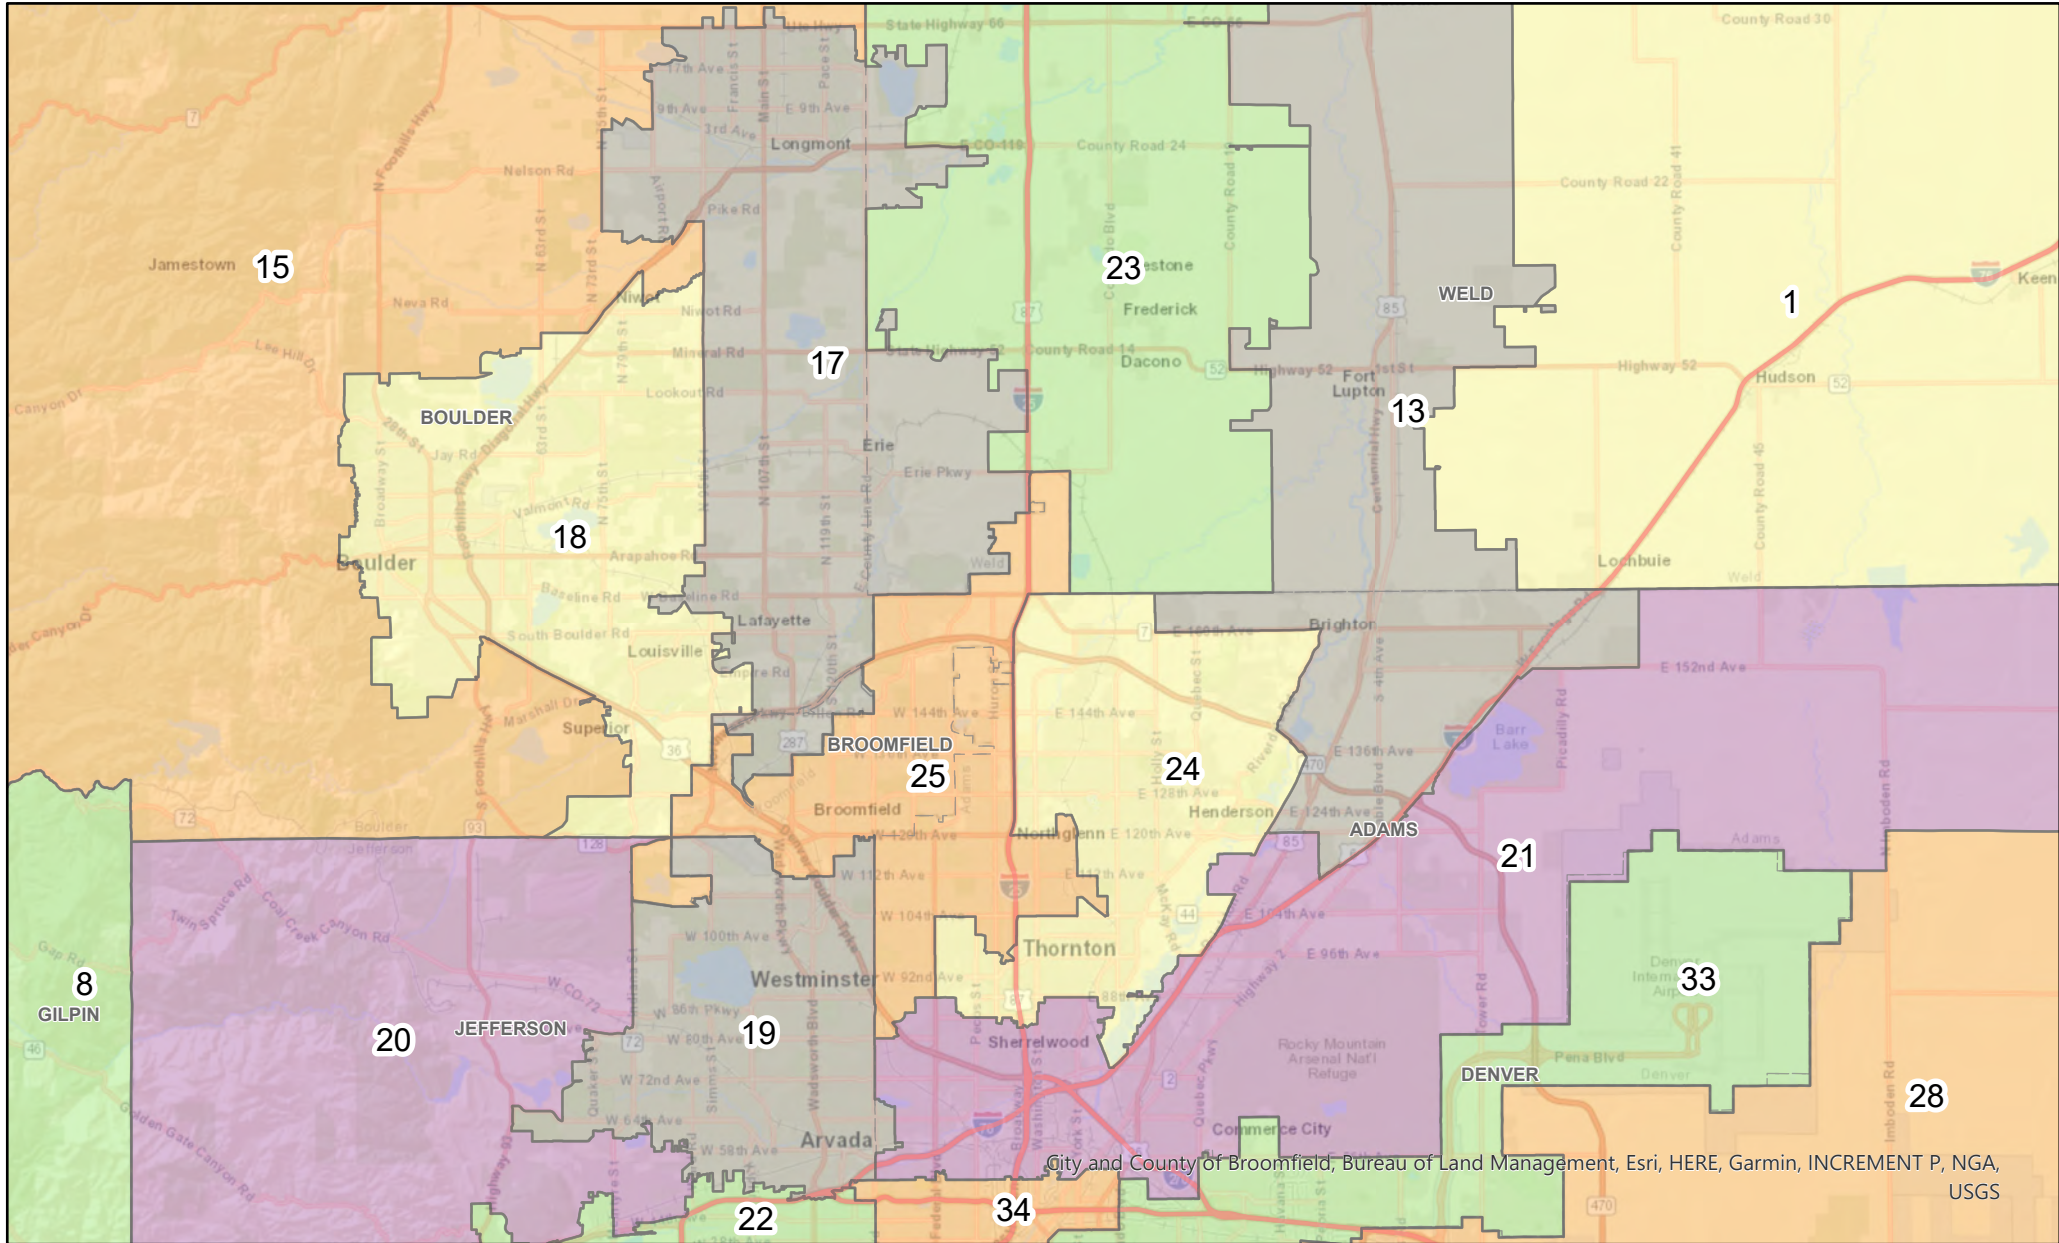

DATE FILED: October 21, 2021 11:15 AM

In re Colorado Independent Legislative Redistricting Commission

Exhibit 1

Final Statewide District Maps and Regional District Maps
(Corrected)

Colorado Independent Redistricting Commissions

Colorado Senate Districts North Denver Metro Area - Final Approved Plan

City and County of Broomfield, Bureau of Land Management, Esri, HERE, Garmin, INCREMENT P, NGA, USGS