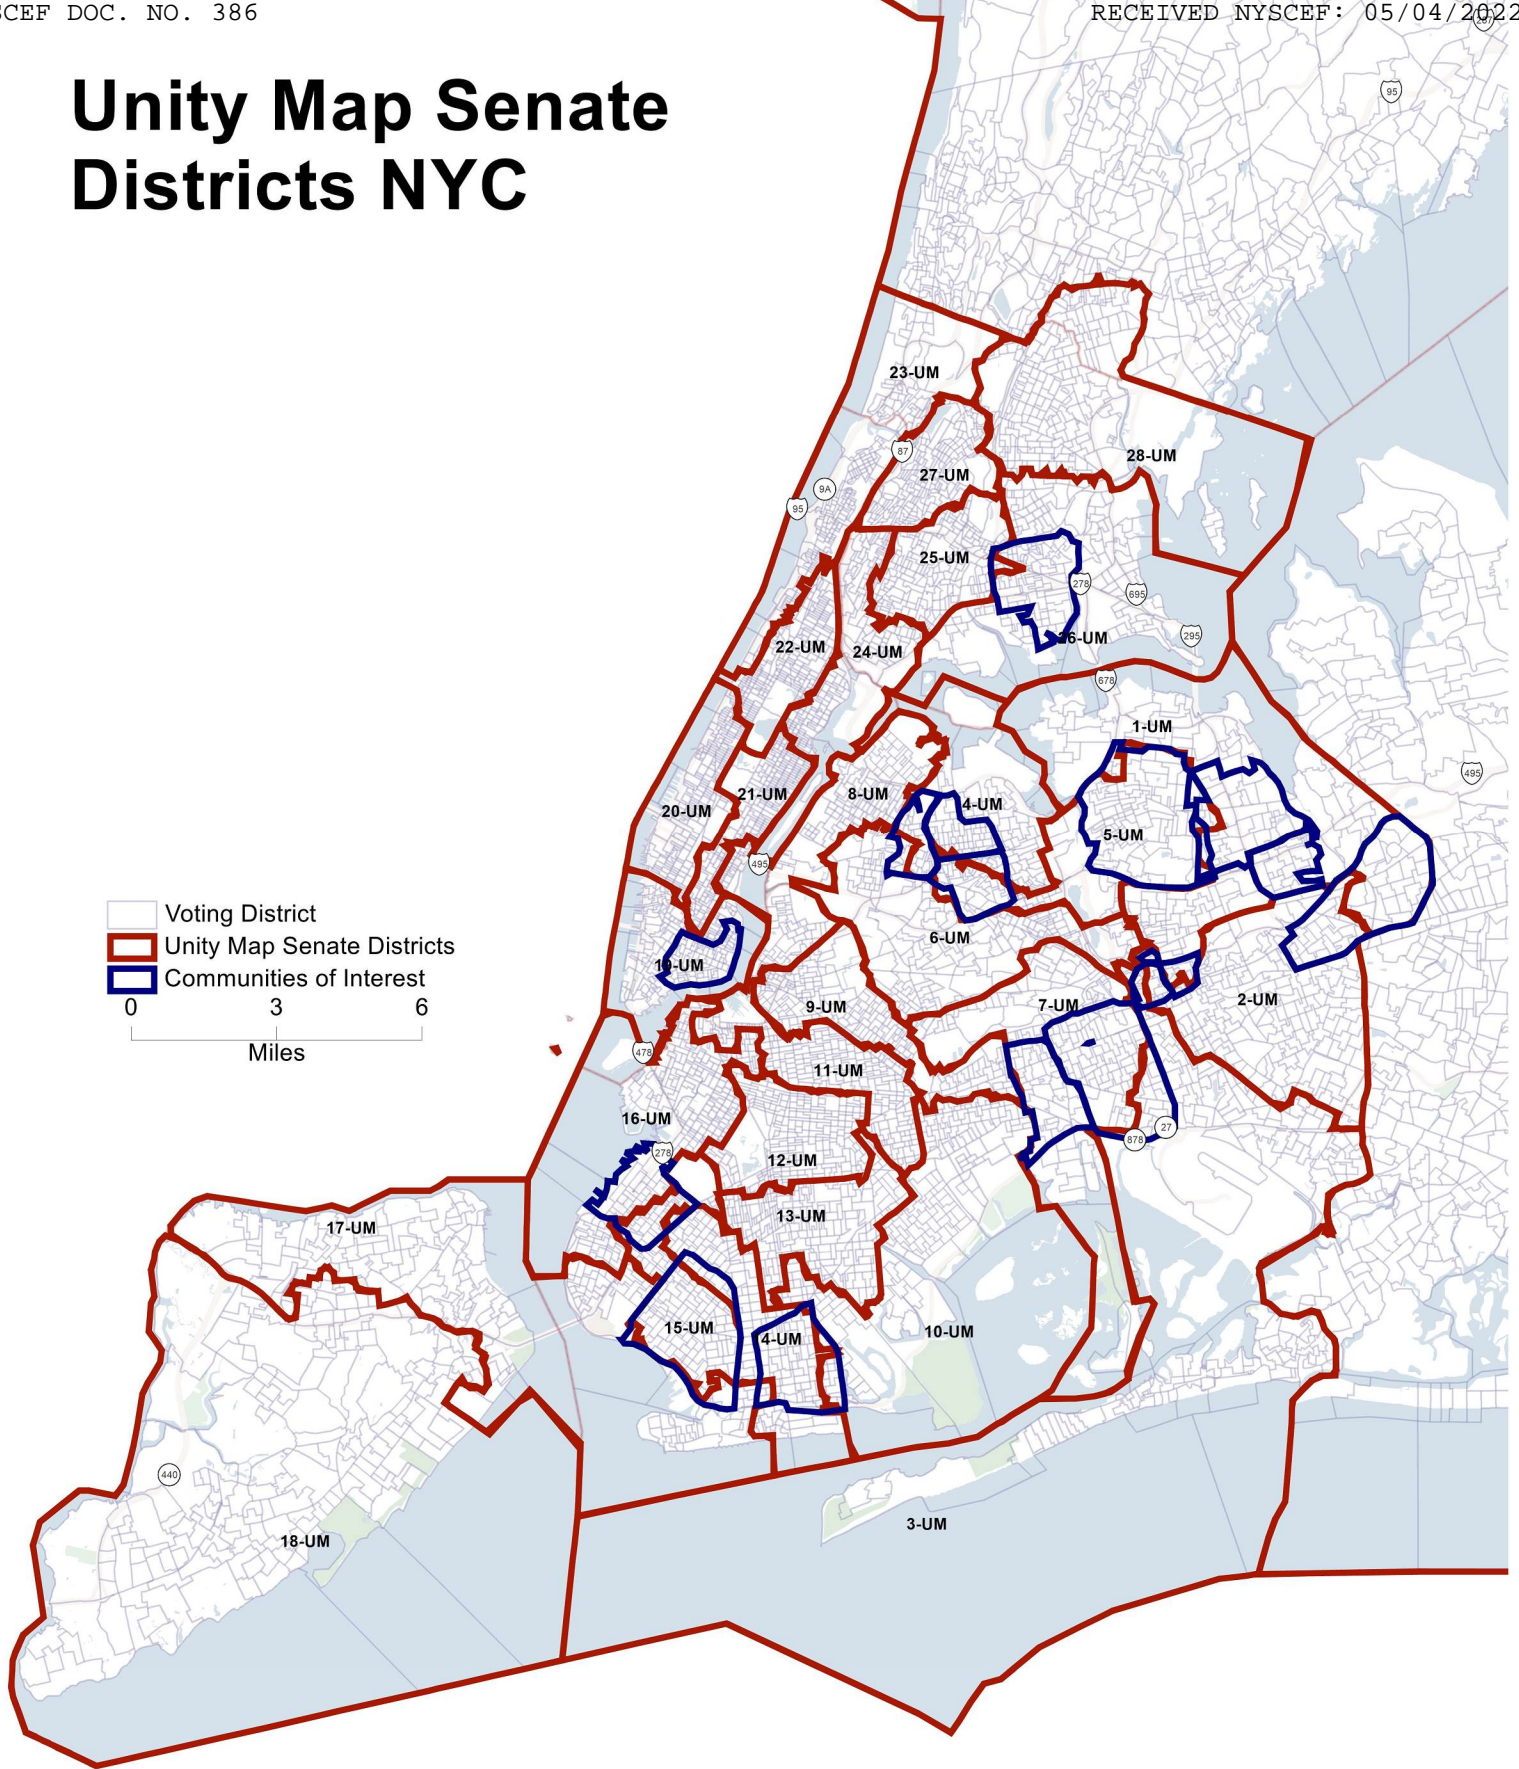

Unity Map Senate Districts NYC

Voting District
 Unity Map Senate Districts
 Communities of Interest

0 3 6
Miles